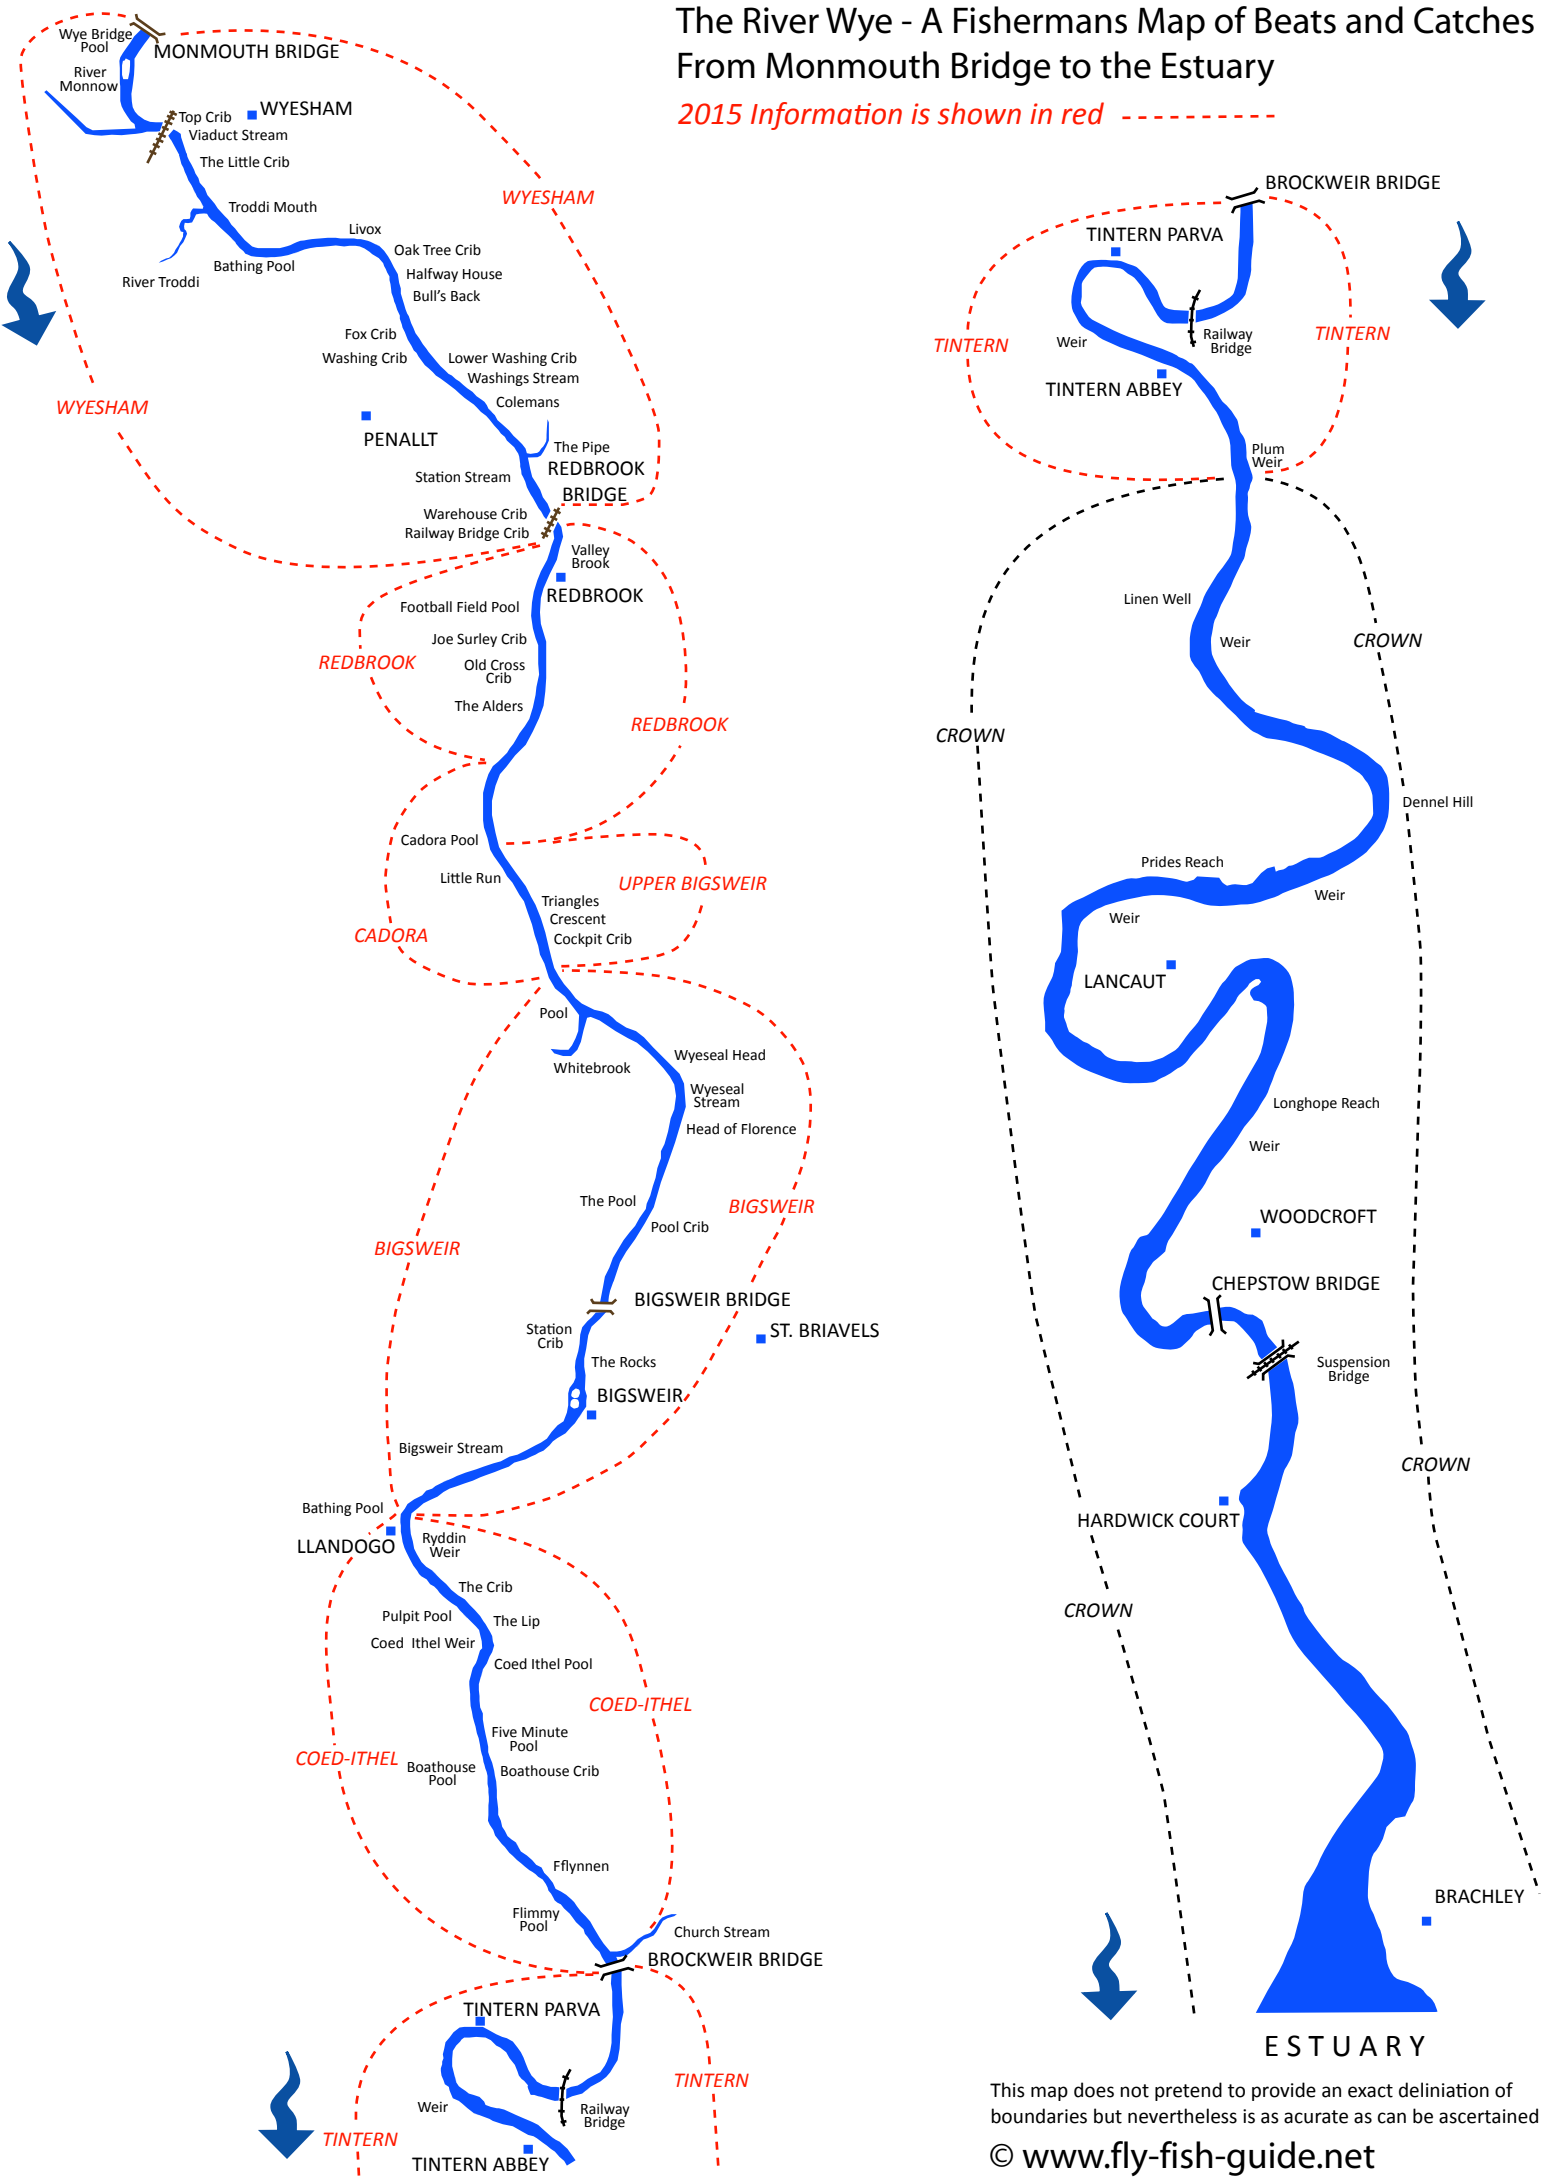

The River Wye - A Fishermans Map of Beats and Catches From Monmouth Bridge to the Estuary

2015 Information is shown in red - - - - -

This map does not pretend to provide an exact delineation of boundaries but nevertheless is as accurate as can be ascertained
 © www.fly-fish-guide.net