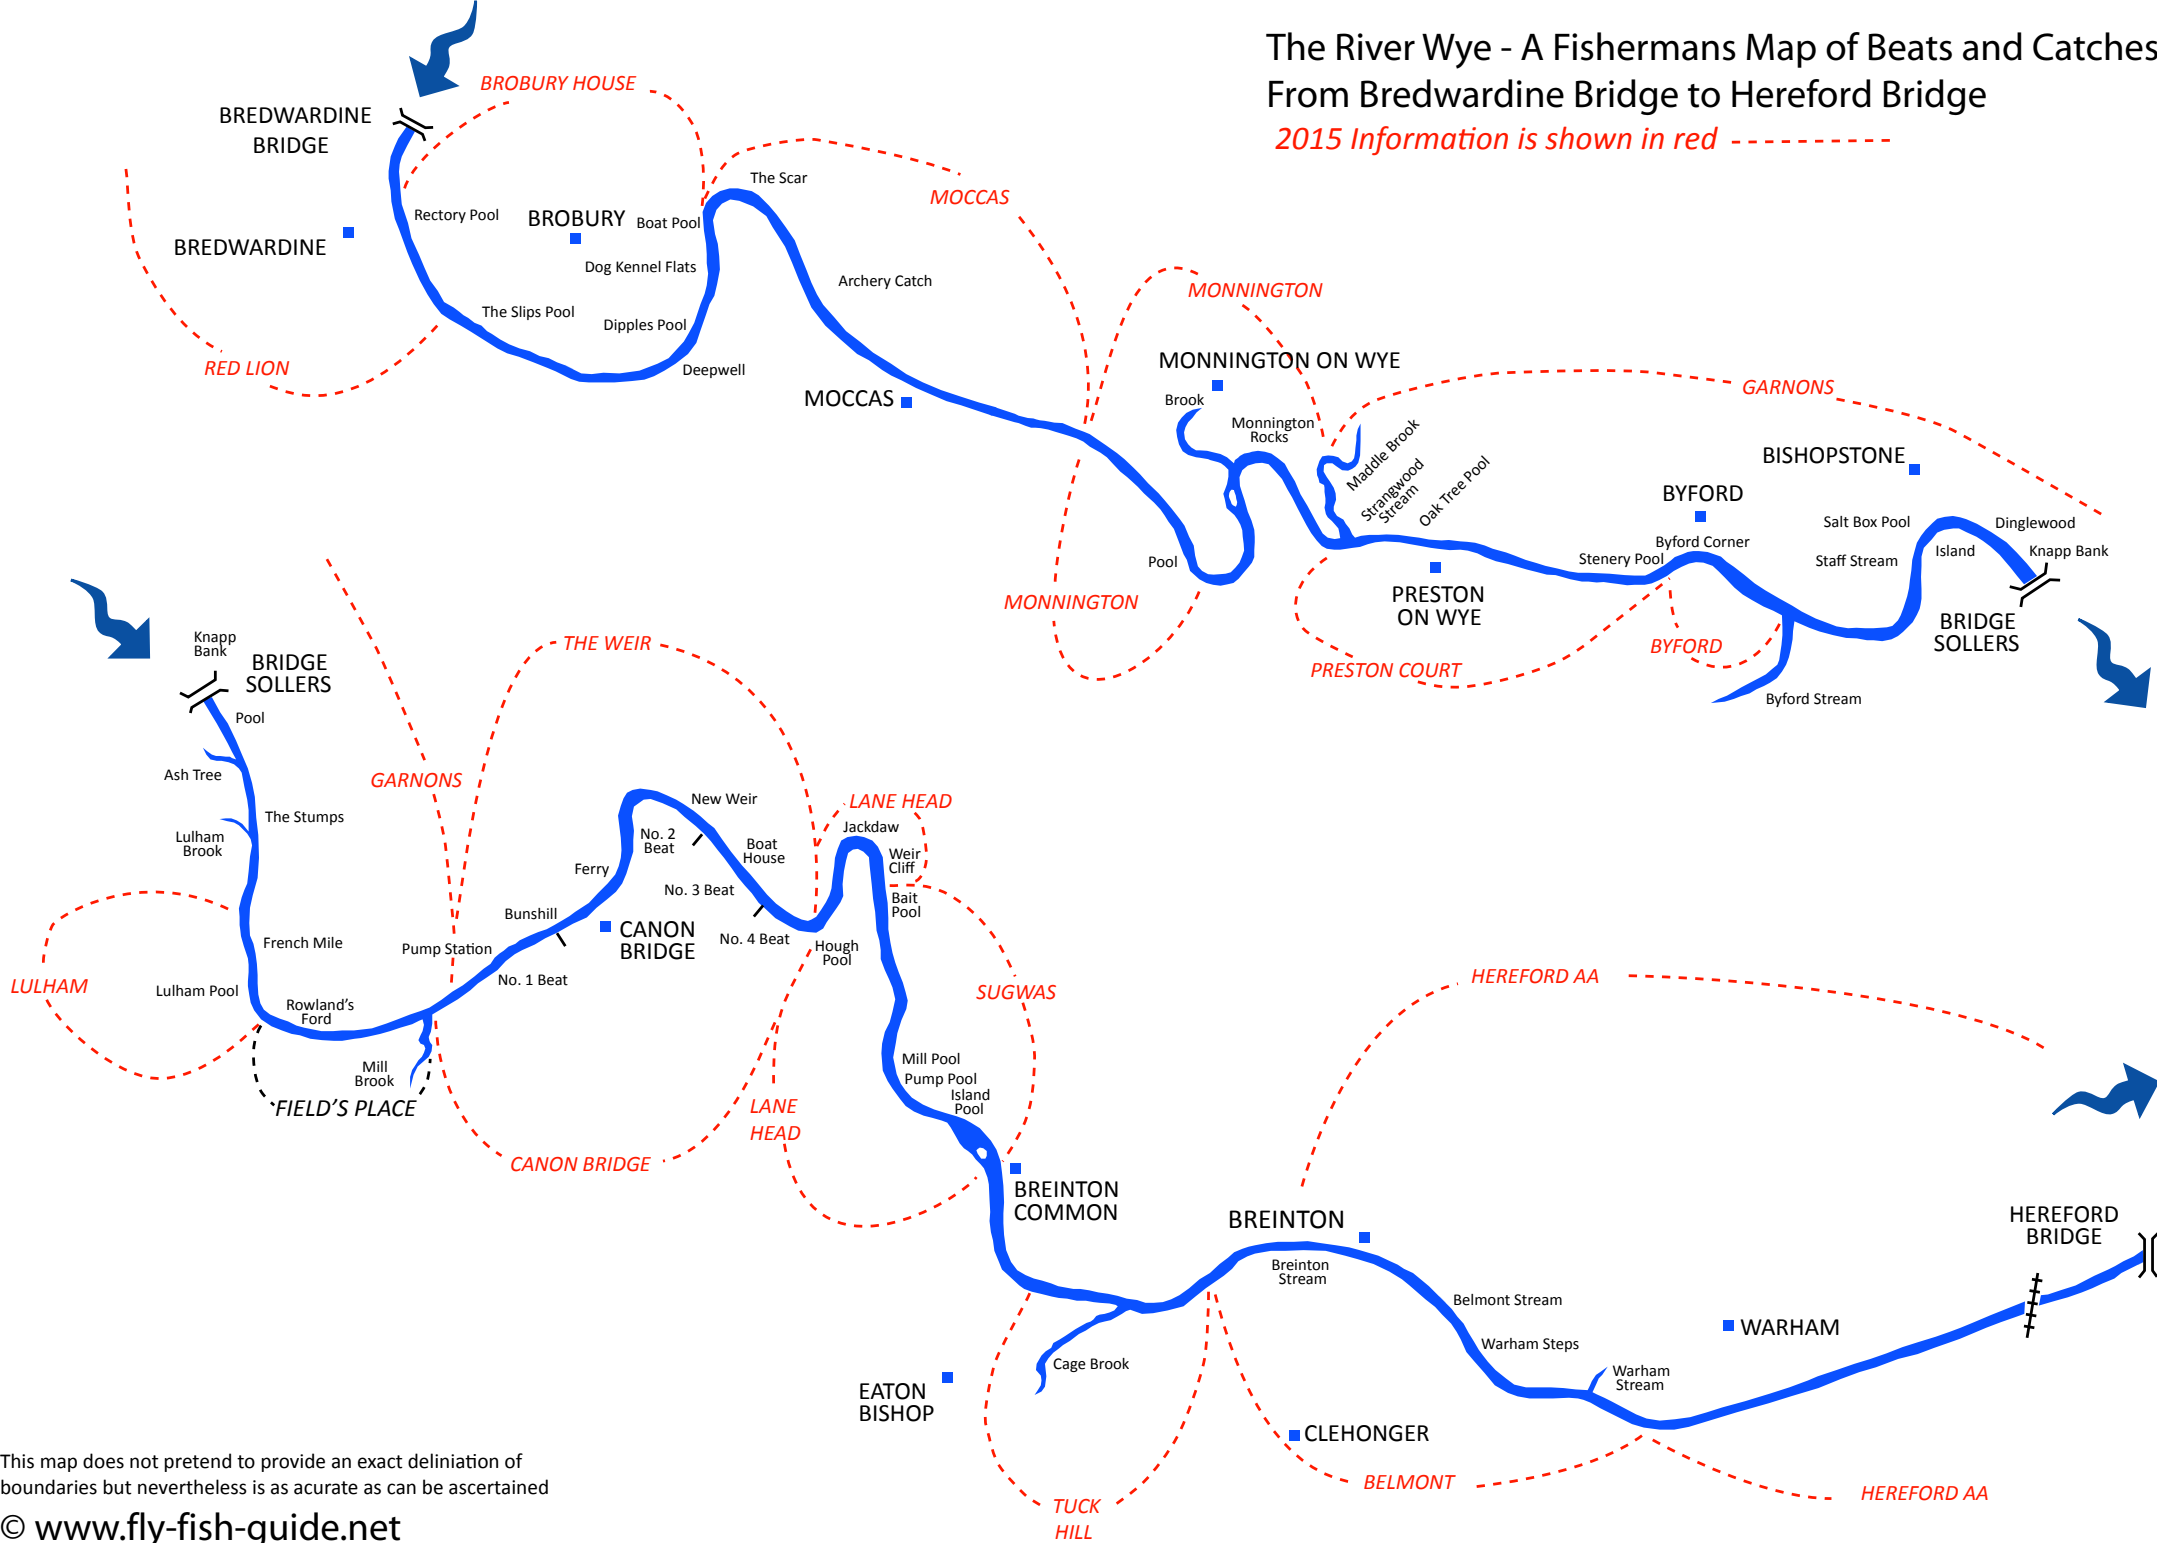

The River Wye - A Fishermans Map of Beats and Catches

From Bredwardine Bridge to Hereford Bridge

2015 Information is shown in red - - - - -

This map does not pretend to provide an exact deliniation of boundaries but nevertheless is as accurate as can be ascertained