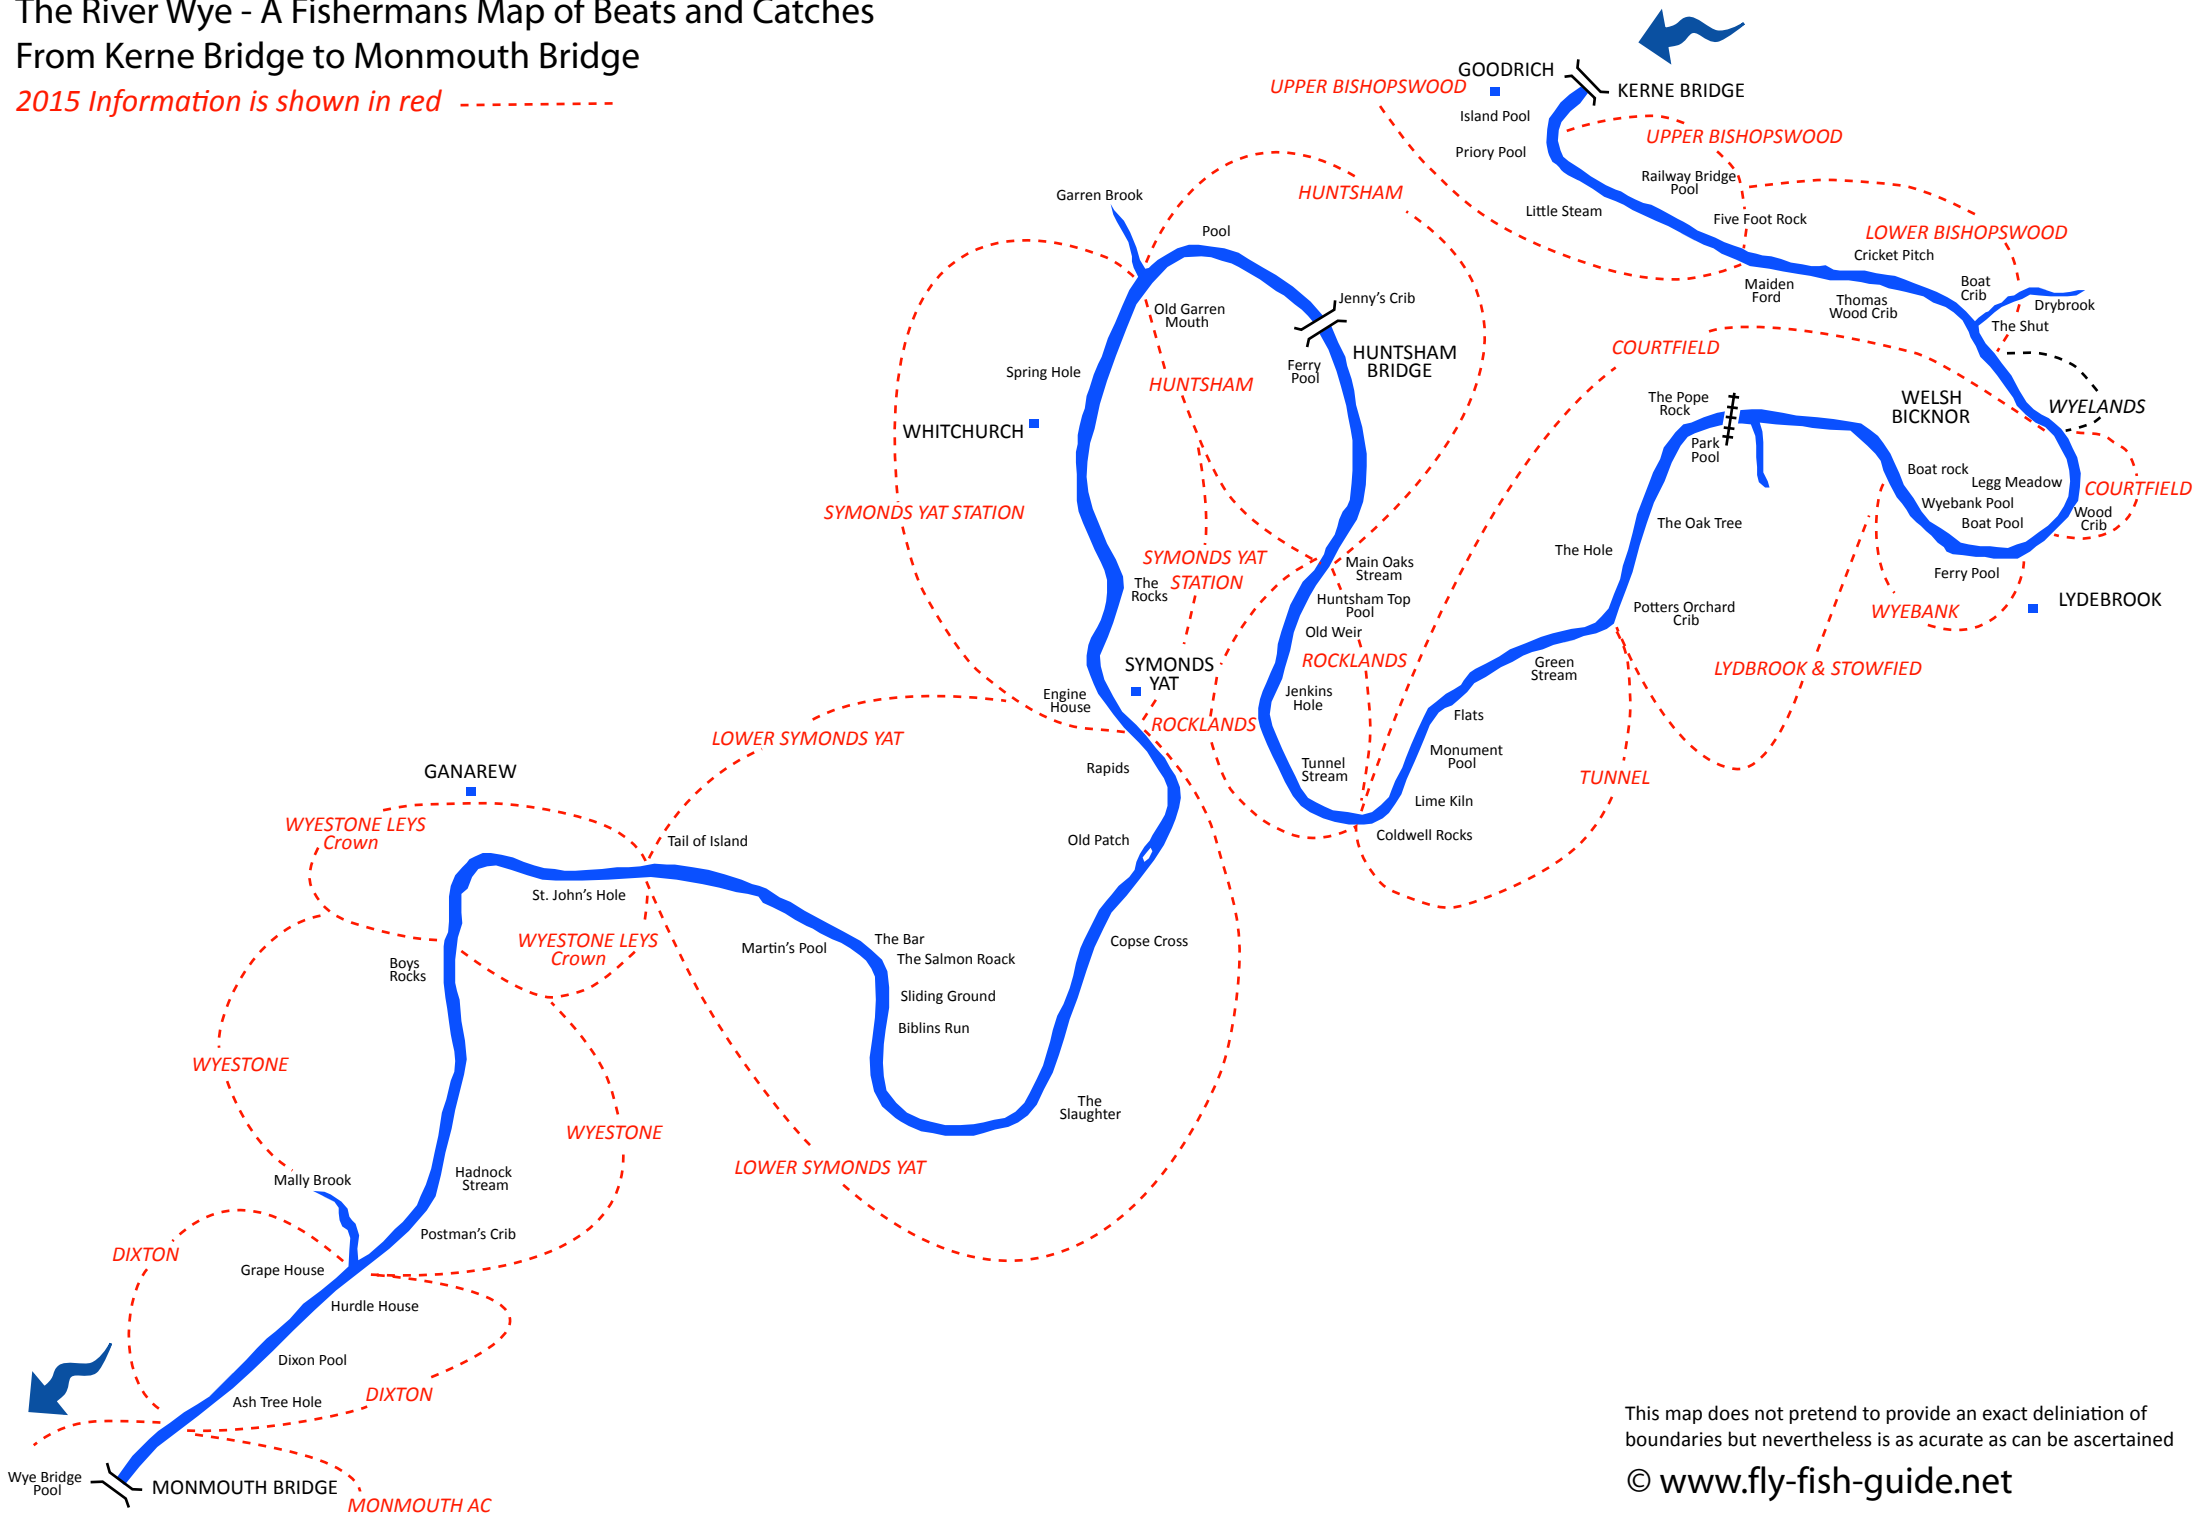

# The River Wye - A Fishermans Map of Beats and Catches

## From Kerne Bridge to Monmouth Bridge

2015 Information is shown in red - - - - -

This map does not pretend to provide an exact delineation of boundaries but nevertheless is as accurate as can be ascertained