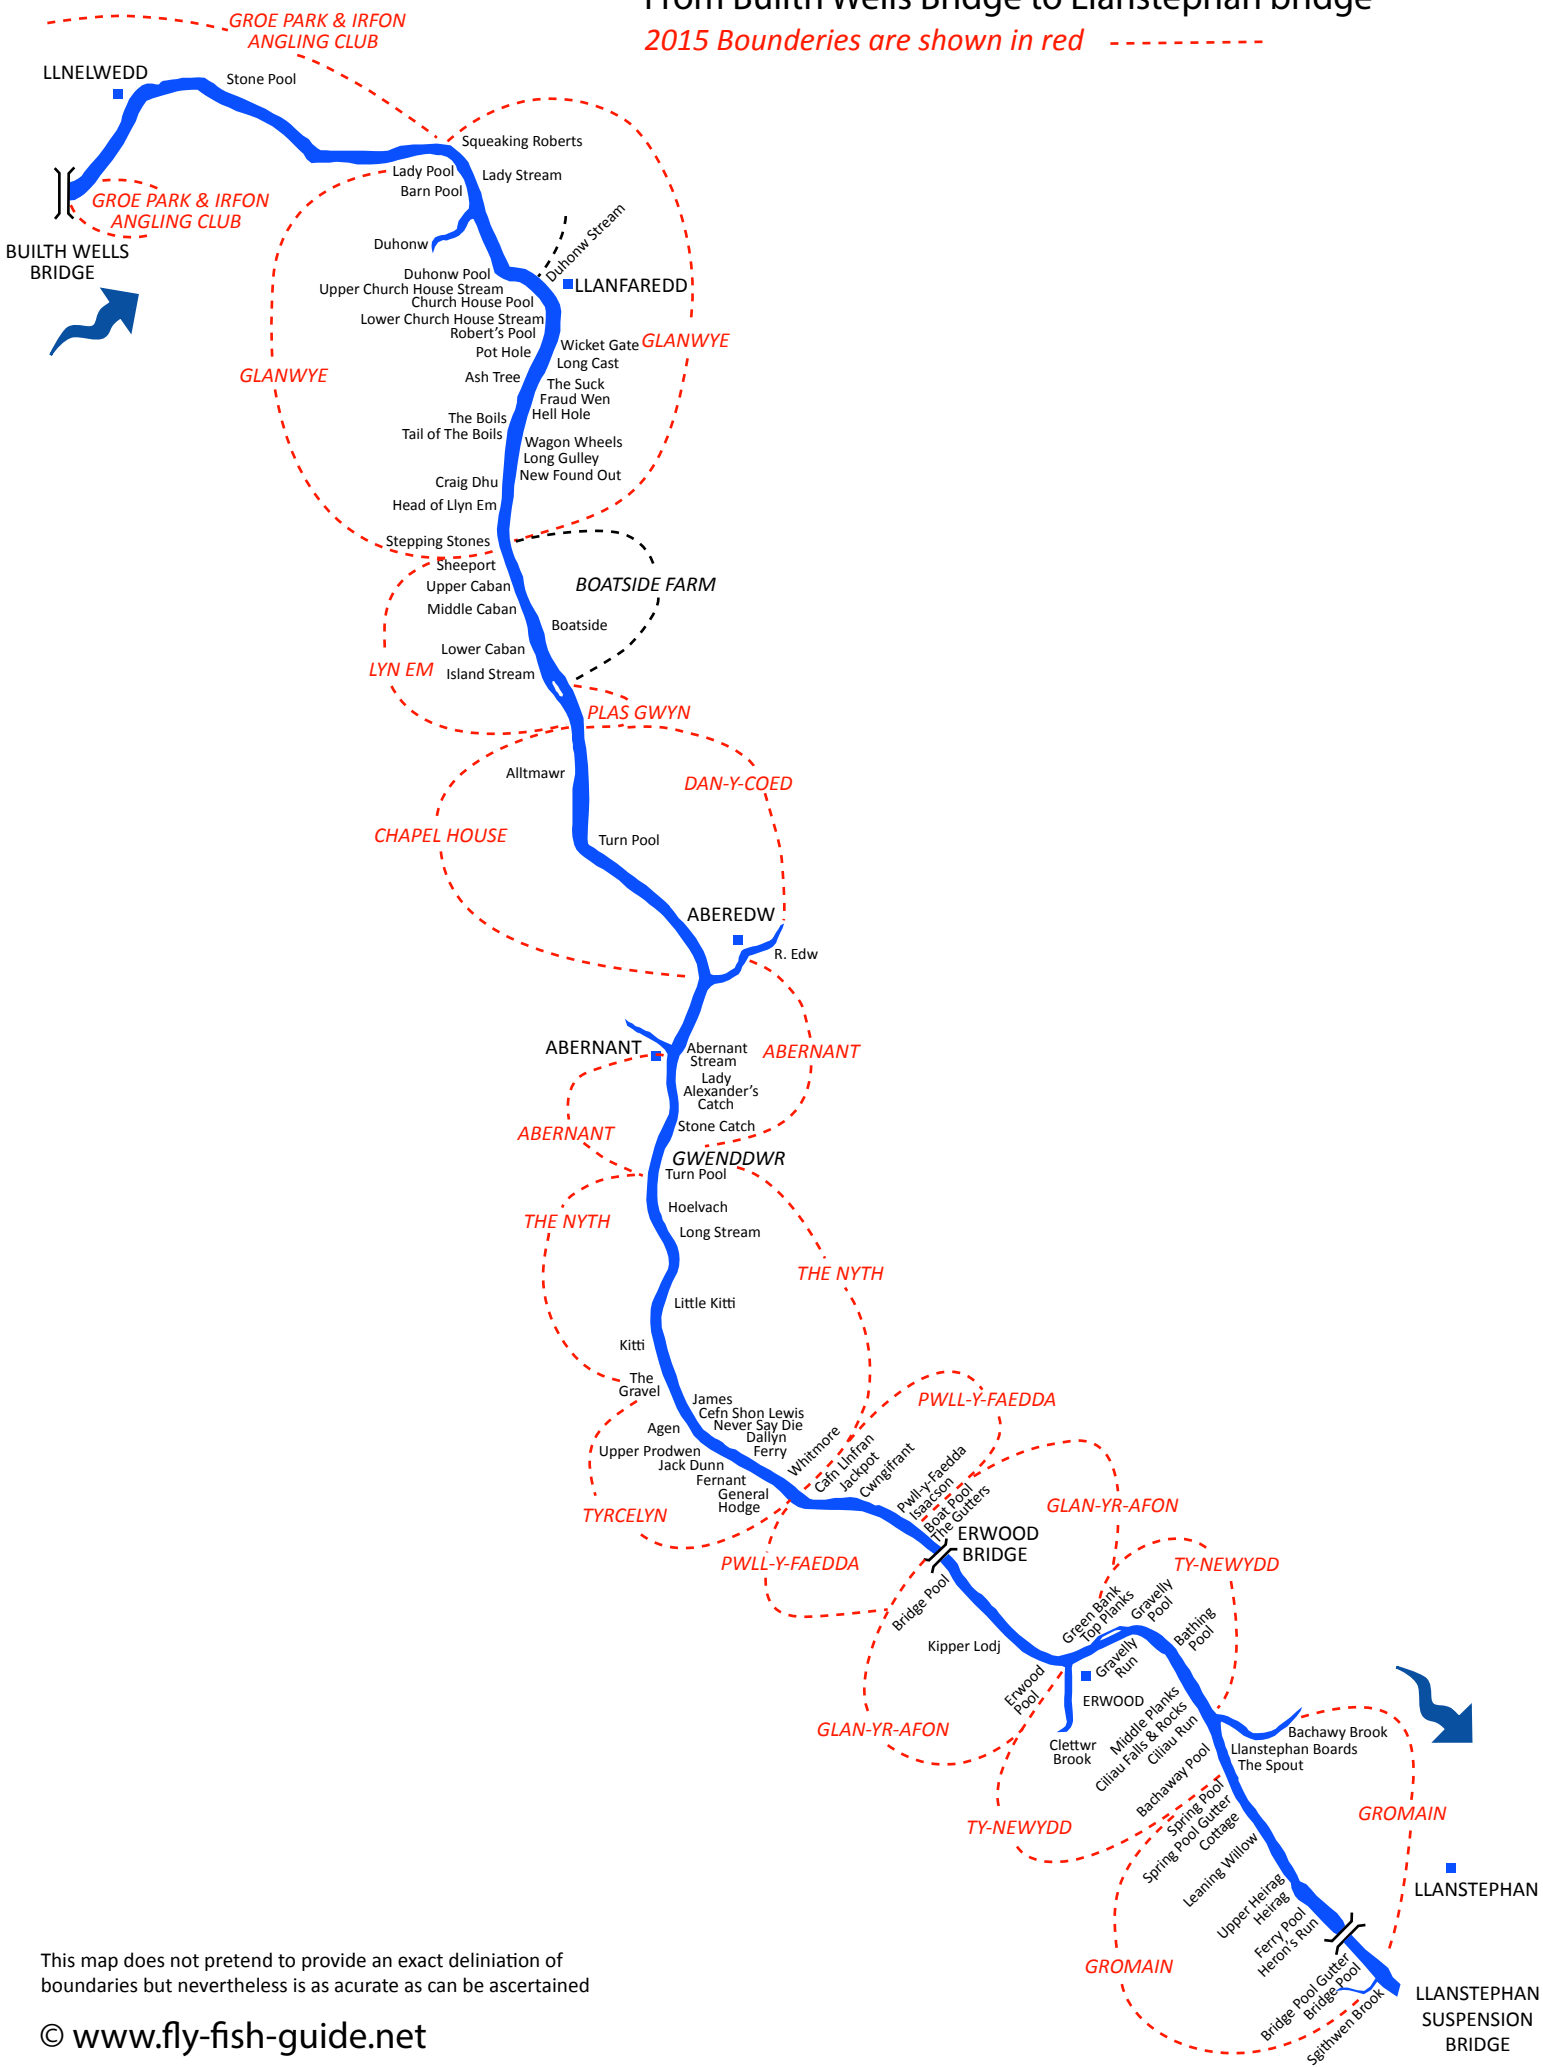

The River Wye - A Fishermans Map of Beats and Catches

From Builth Wells Bridge to Llanstephan bridge

2015 Boundaries are shown in red - - - - -

This map does not pretend to provide an exact deliniation of boundaries but nevertheless is as acurate as can be ascertained