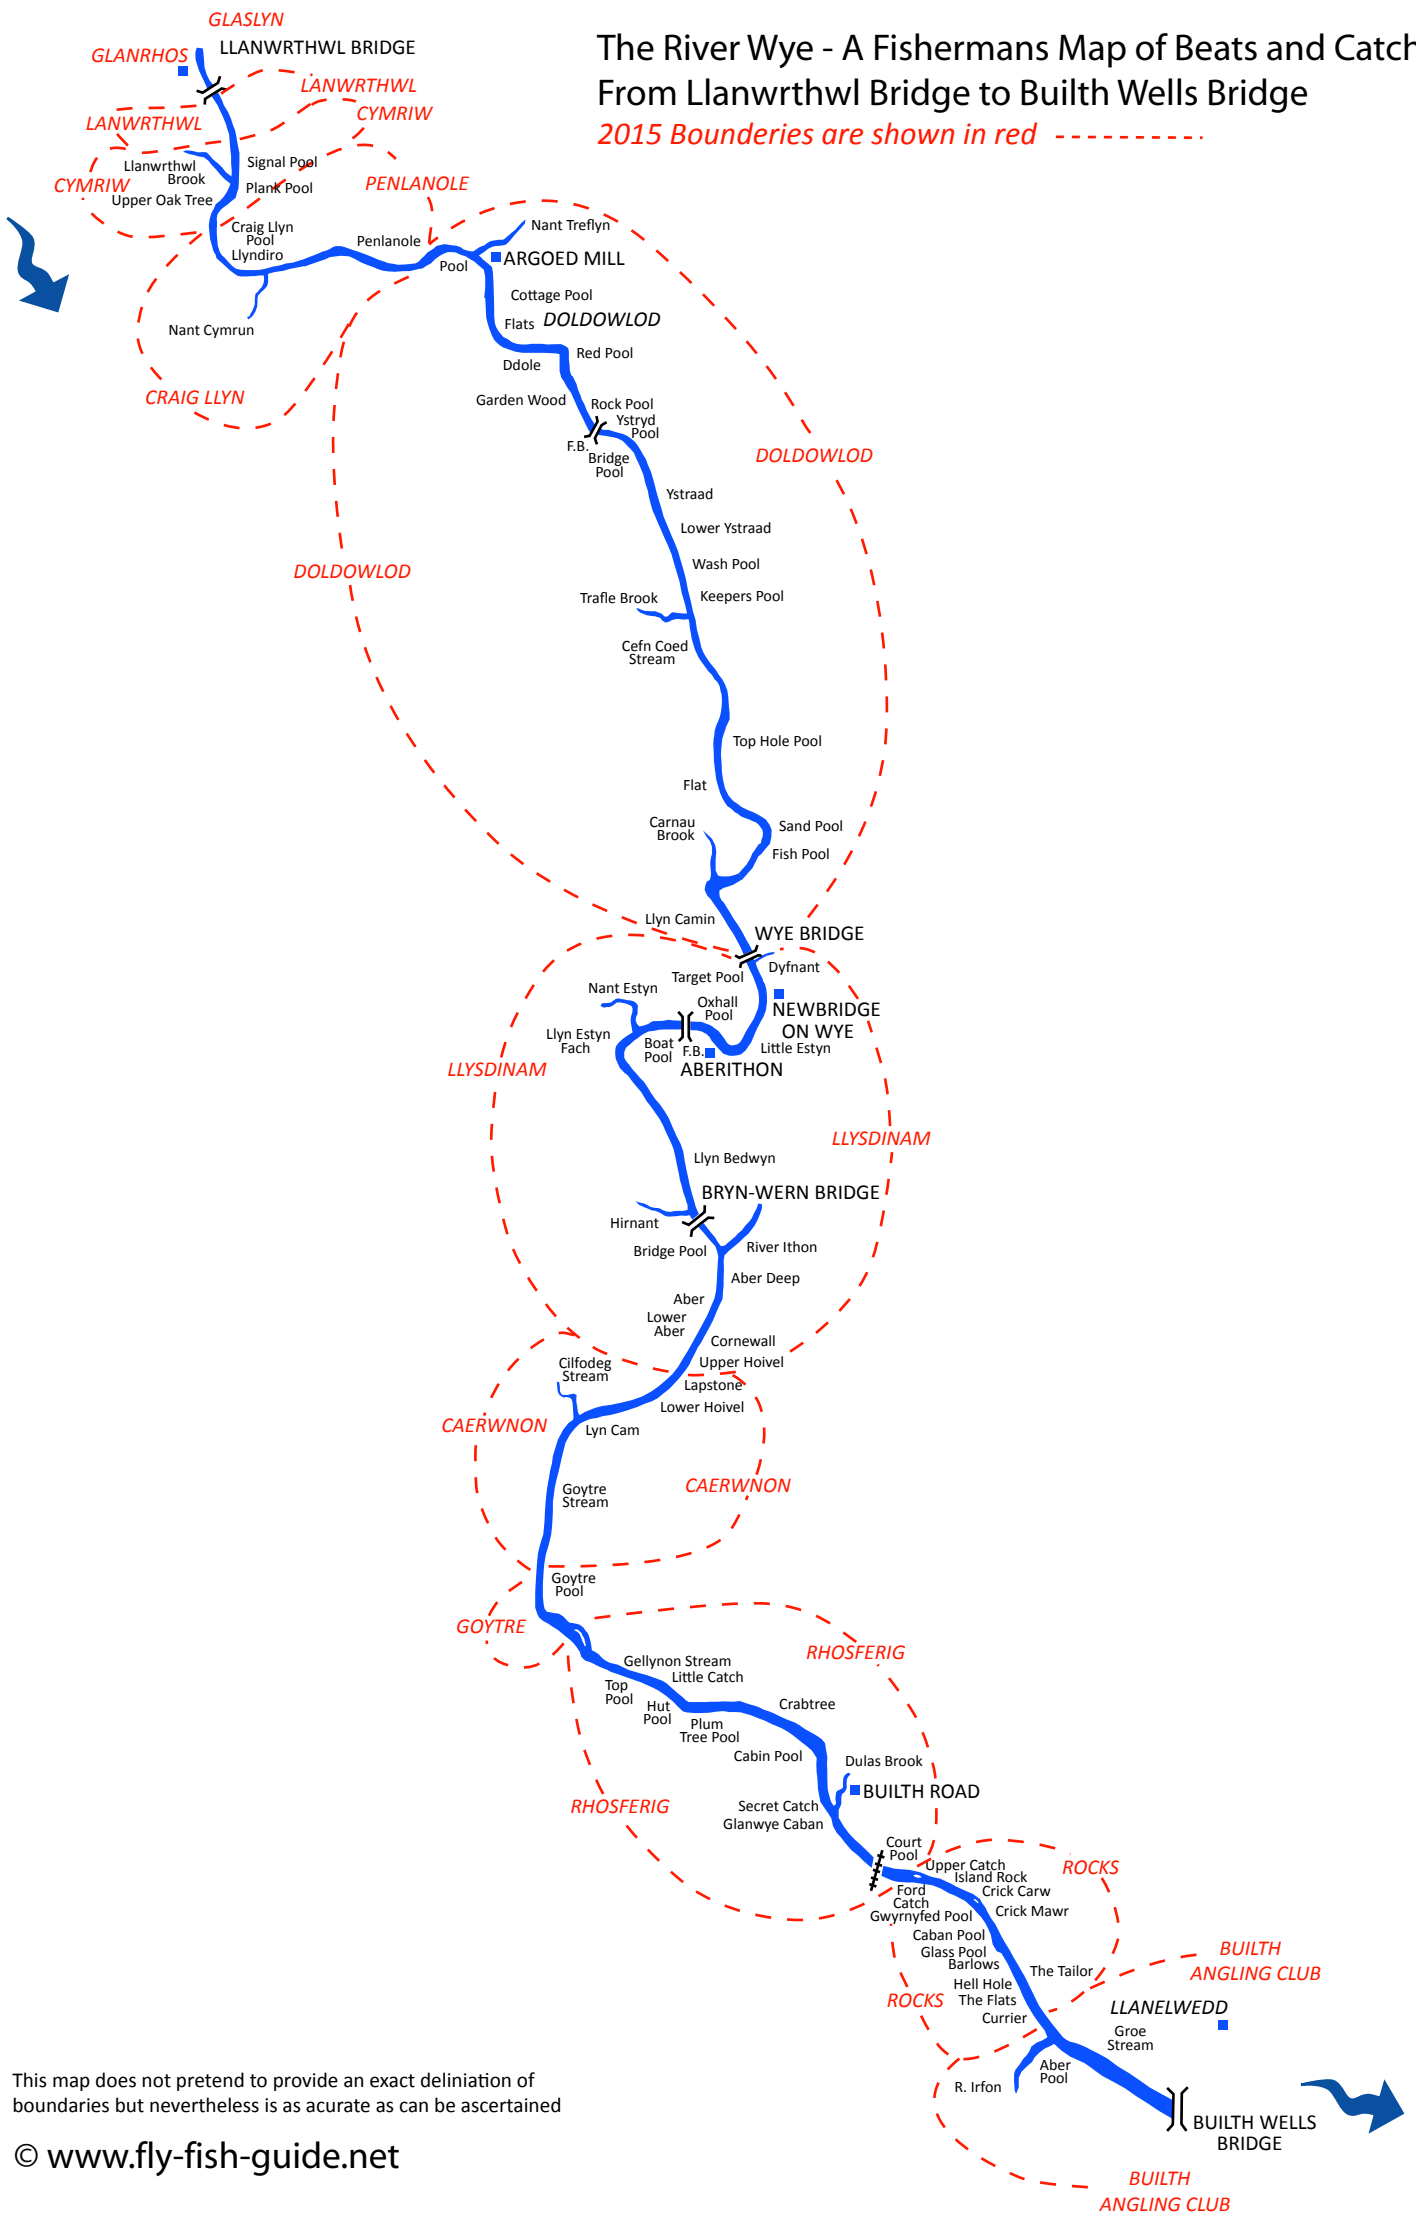

The River Wye - A Fishermans Map of Beats and Catches

From Llanwrthwl Bridge to Builth Wells Bridge

2015 Boundaries are shown in red - - - - -

This map does not pretend to provide an exact deliniation of boundaries but nevertheless is as accurate as can be ascertained