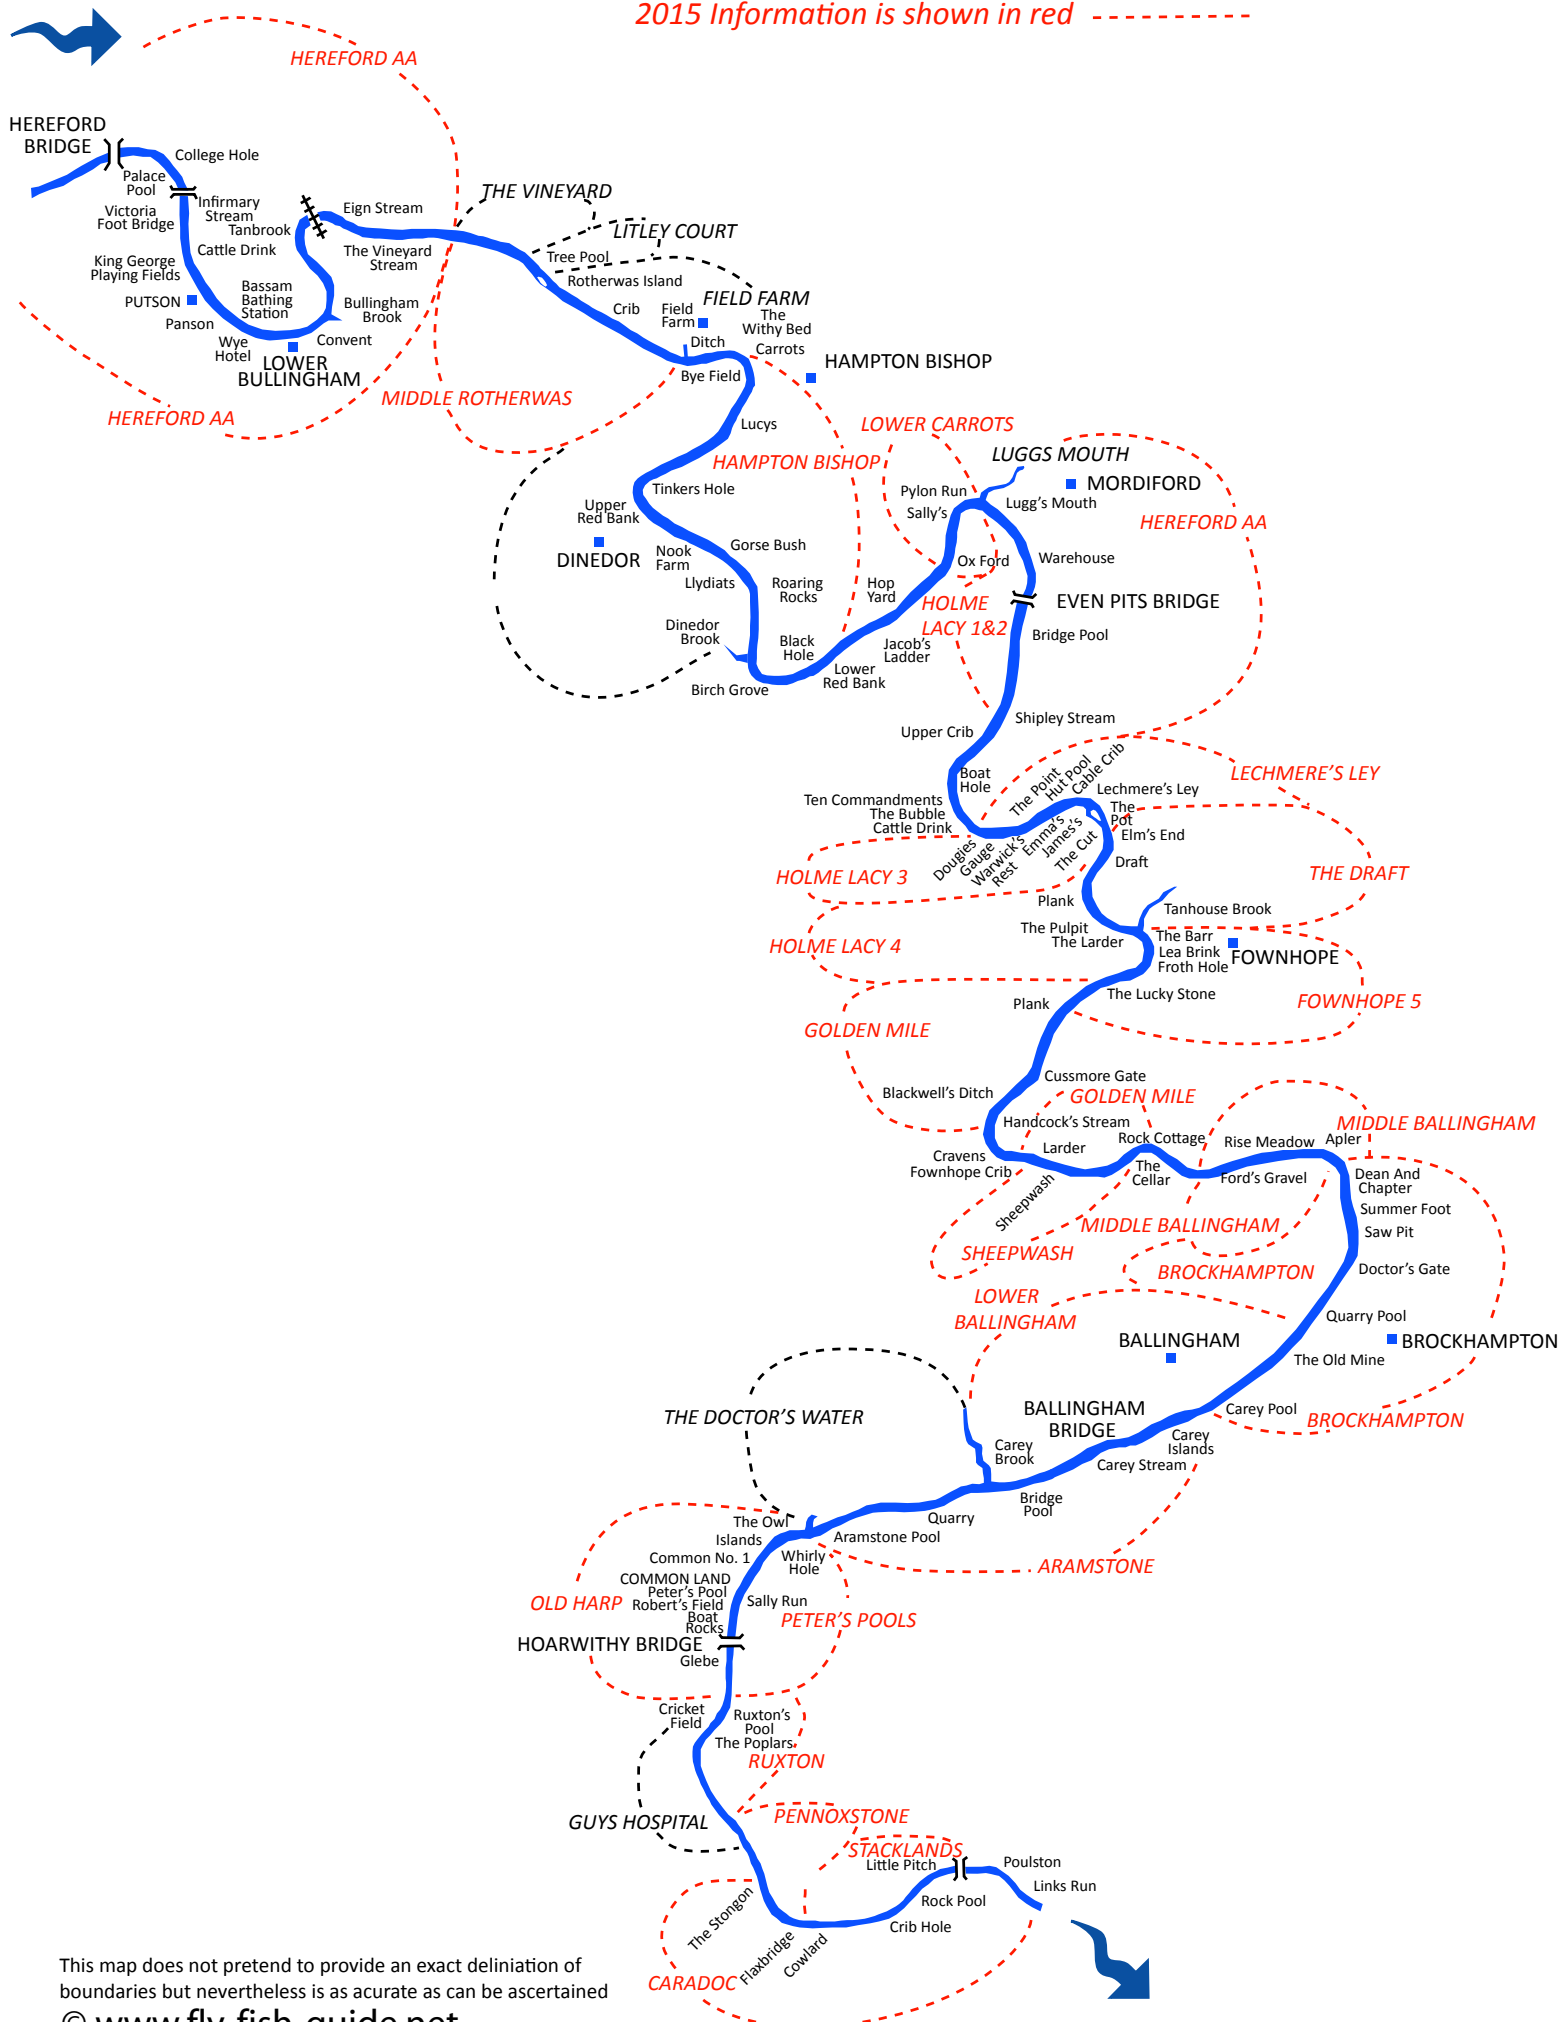

The River Wye - A Fishermans Map of Beats and Catches From Hereford Bridge to Caradoc

2015 Information is shown in red - - - - -

This map does not pretend to provide an exact delination of boundaries but nevertheless is as acurate as can be ascertained